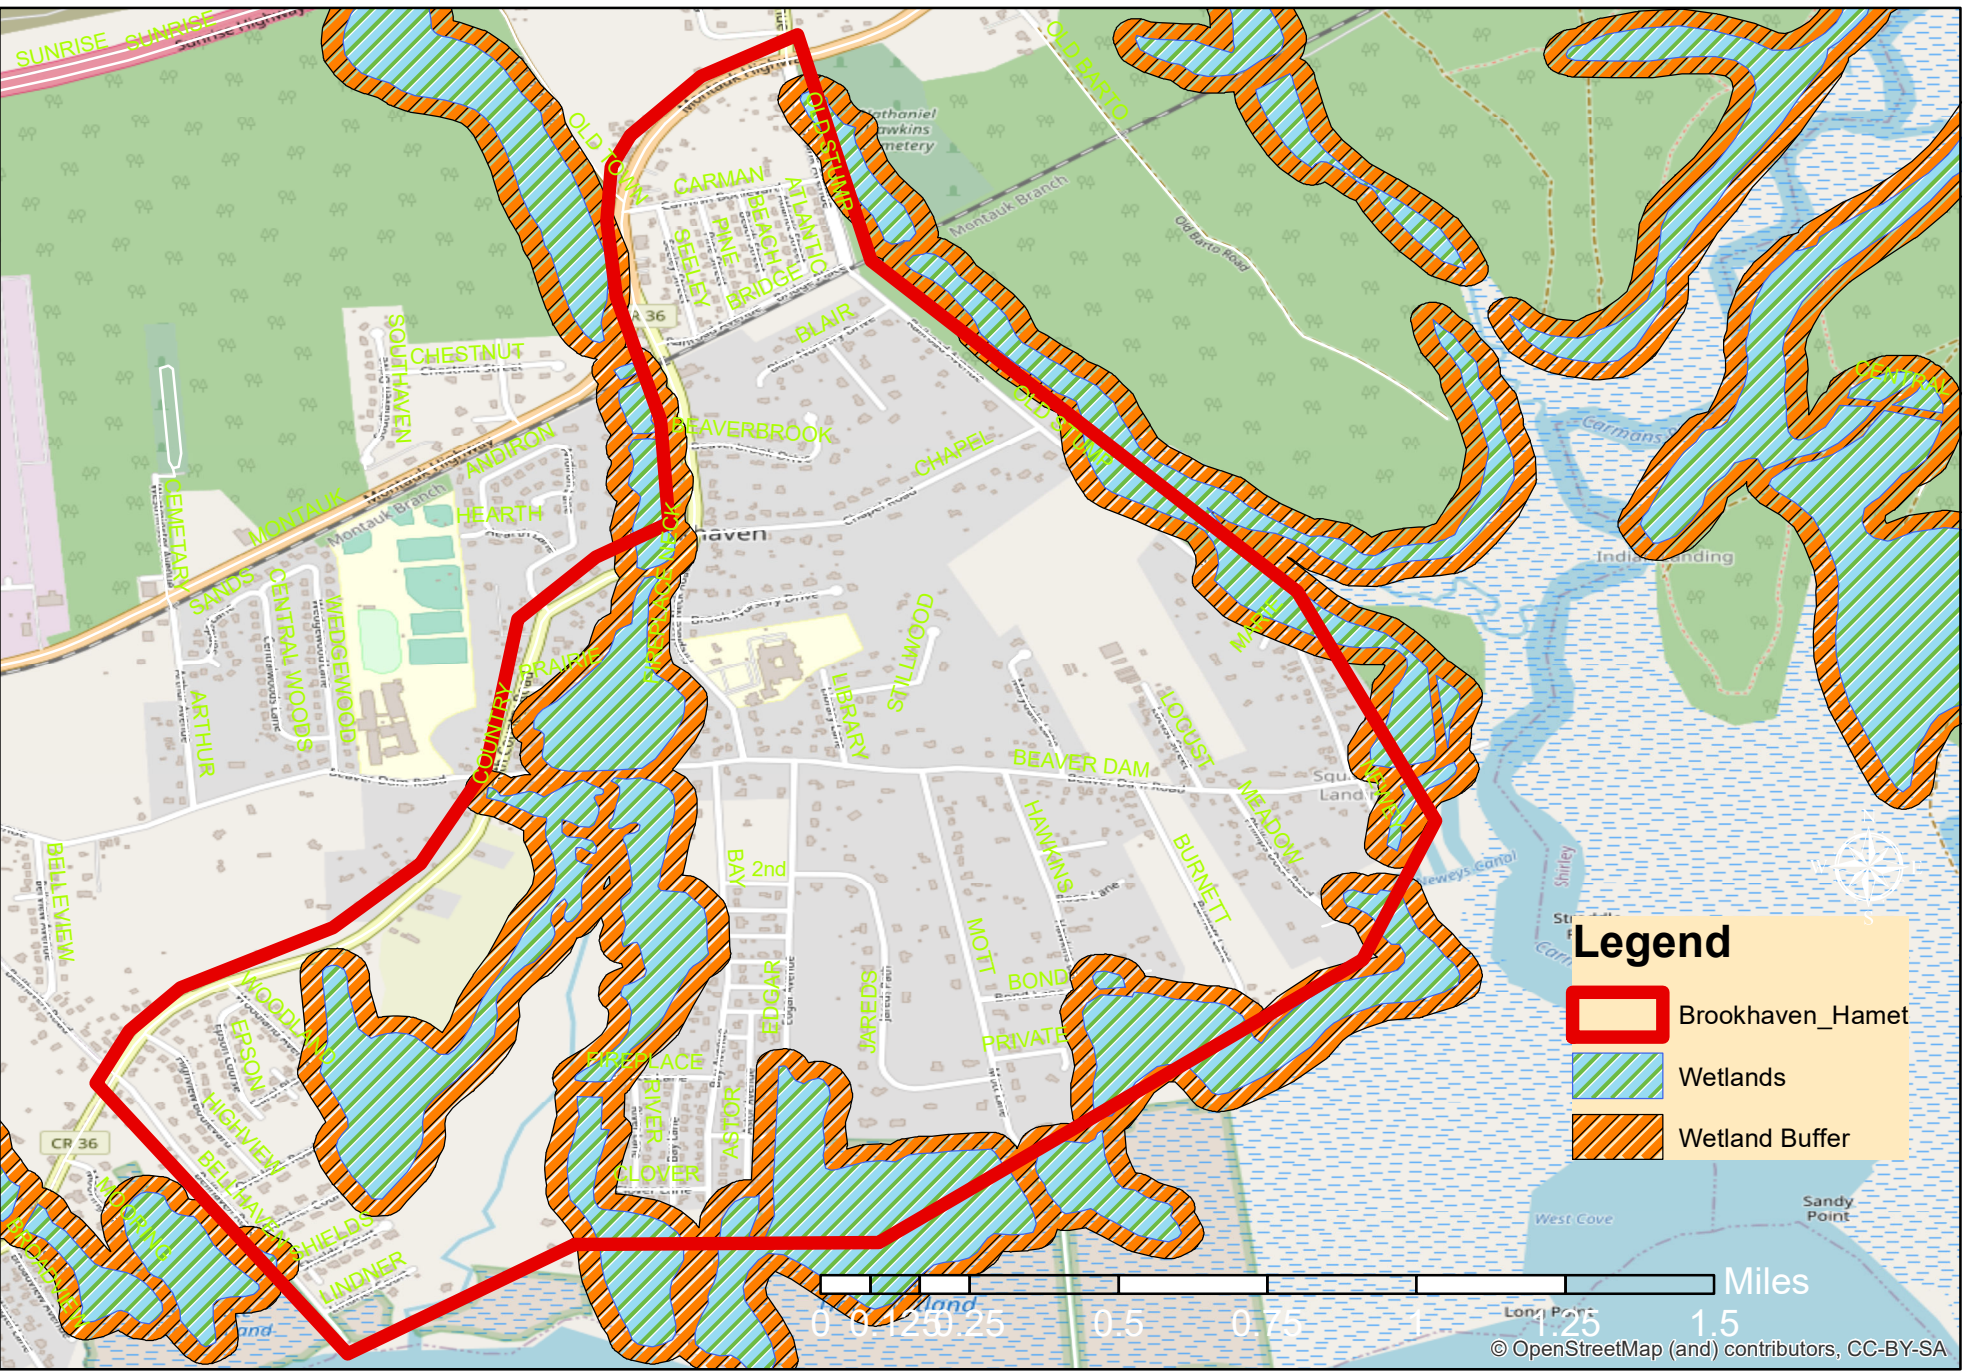

Suffolk County Vector Control Mosquito Adult ULV Truck Spray Brookhaven Hamlet

Legend

- Brookhaven_Hamet
- Wetlands
- Wetland Buffer

0 0.125 0.25 0.5 0.75 1 1.25 1.5 Miles